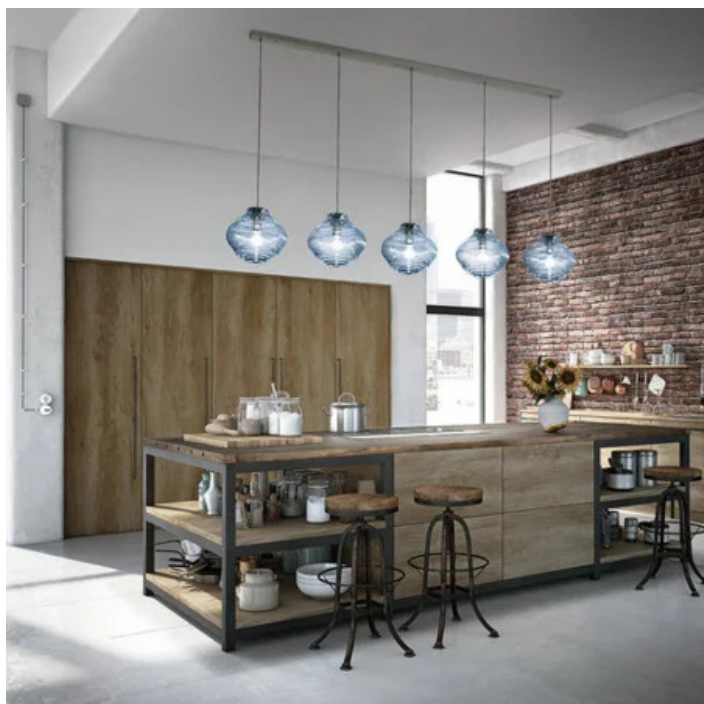

Bonnie _suspension

Suspension lamps with glass diffuser, mouthblown in standstill mould, with "rigadin" relief finish, in two shapes and in various colours. Grey painted metal frame, grey fabric cables. Bonnie e Clyde is a customizable product, both in colours and finishes, designed also for modular use.