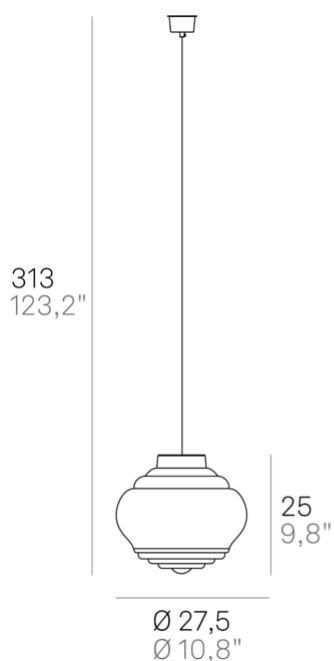

Bonnie _suspension

Suspension lamps with glass diffuser, mouthblown in standstill mould, with "rigadin" relief finish, in two shapes and in various colours. Grey painted metal frame, grey fabric cables. Bonnie e Clyde is a customizable product, both in colours and finishes, designed also for modular use.