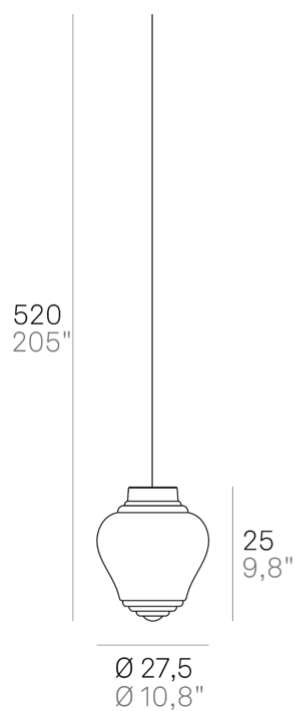

Clyde _suspension

Suspension lamps with glass diffuser, mouthblown in standstill mould, with "rigadin" relief finish, in two shapes and in various colours. Grey painted metal frame, grey fabric cables. Bonnie e Clyde is a customizable product, both in colours and finishes, designed also for modular use.