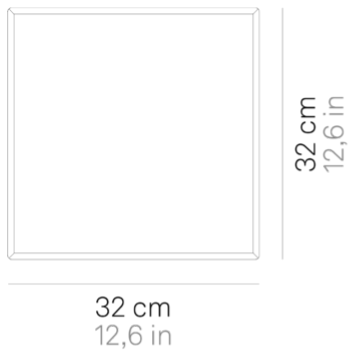

DESIGN IN ITALY BY ZAFFERANO SRL, China

Zafferano SRL - Viale dell'Industria, 26 31055 Quinto di Treviso
- Italy www.zafferanoitalia.com