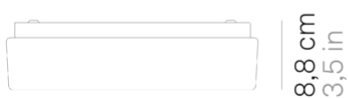

DESIGN IN ITALY BY ZAFFERANO SRL, China

Zafferano SRL - Viale dell'Industria, 26 31055 Quinto di Treviso
- Italy www.zafferanoitalia.com