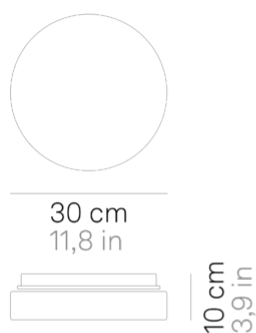

Drum _wall-ceiling

Wall-ceiling lamps with diffuser in mouth-blown, satin-finish opal triplex glass; chlorine-resistant, anti-UV, neutral translucent polycarbonate frame. Twist-lock coupling system for the glass component. The product is suitable for indoor use only; the IP44 rating makes it ideal for use in swimming pools and humid environments in general.

Lighting specifications

source	LED sostituibile da utente
type	SMD
total power	125 W
power LED	105 W
color temperature	3000 K
lumen lamp	1110 lm
lumen LED	1350 lm
beam angle	127°
CRI	> 90
class	E
motion sensor	NO