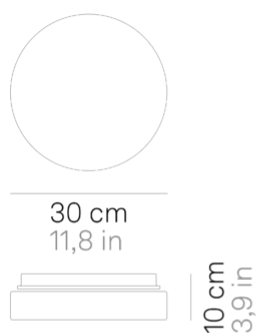

## Drum \_wall-ceiling

Wall-ceiling lamps with diffuser in mouth-blown, satin-finish opal triplex glass; chlorine-resistant, anti-UV, neutral translucent polycarbonate frame. Twist-lock coupling system for the glass component. The product is suitable for indoor use only; the IP44 rating makes it ideal for use in swimming pools and humid environments in general.

## Lighting specifications

---

source	LED
type	SMD
total power	12.5 W
power LED	10.5 W
color temperature	3000 K
lumen lamp	1110 lm
lumen LED	1350 lm
beam angle	127°
CRI	> 90
source class	E
motion sensor	NO