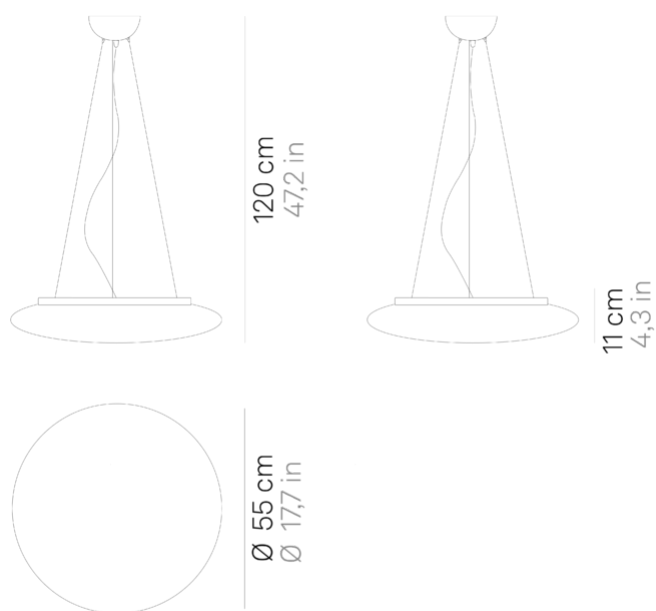

# Mentos \_suspension

Wall-ceiling and suspension lamps with diffuser in mouth-blown, satin-finish opal triplex glass; matt white painted metal frame. The Mentos collection features a special magnet fixing system for the glass component: this system simplifies and speeds up the installation and is highly practical when standard maintenance is required. The product is suitable for indoor use only.

## Lighting specifications

---

source	LED sostituibile da utente
type	SMD
total power	290 W
power LED	24 W
color temperature	3000 K
lumen lamp	2070 lm
lumen LED	3000 lm
beam angle	116°
CRI	> 90
class	E
dimmer	TRIAC
motion sensor	NO