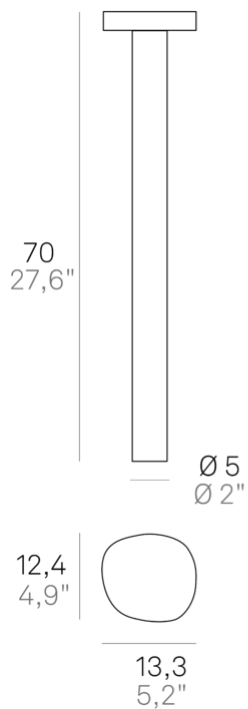

Ciottolo _bollard

Wall and floor lamps with a dark grey or corten painted die-cast aluminium frame and a satinfinish opaline polycarbonate diffuser. The high IP rating (IP54) makes the lamps ideal for indoor and outdoor use.

Ciottolo _bollard

Lighting specifications

source	LED
type	SMD
total power	7.0 W
power LED	7.0 W
color temperature	3000 K
lumen lamp	300 lm
lumen LED	890 lm
beam angle	90°
CRI	> 80
source class	E
motion sensor	NO