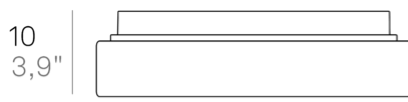

Drum Bayonet _wall-ceiling

Wall-ceiling lamps with diffuser in mouthblown, satin-finish opal triplex glass, and white painted metal frame. Twist-lock system for the glass component. The product is suitable for indoor use only.